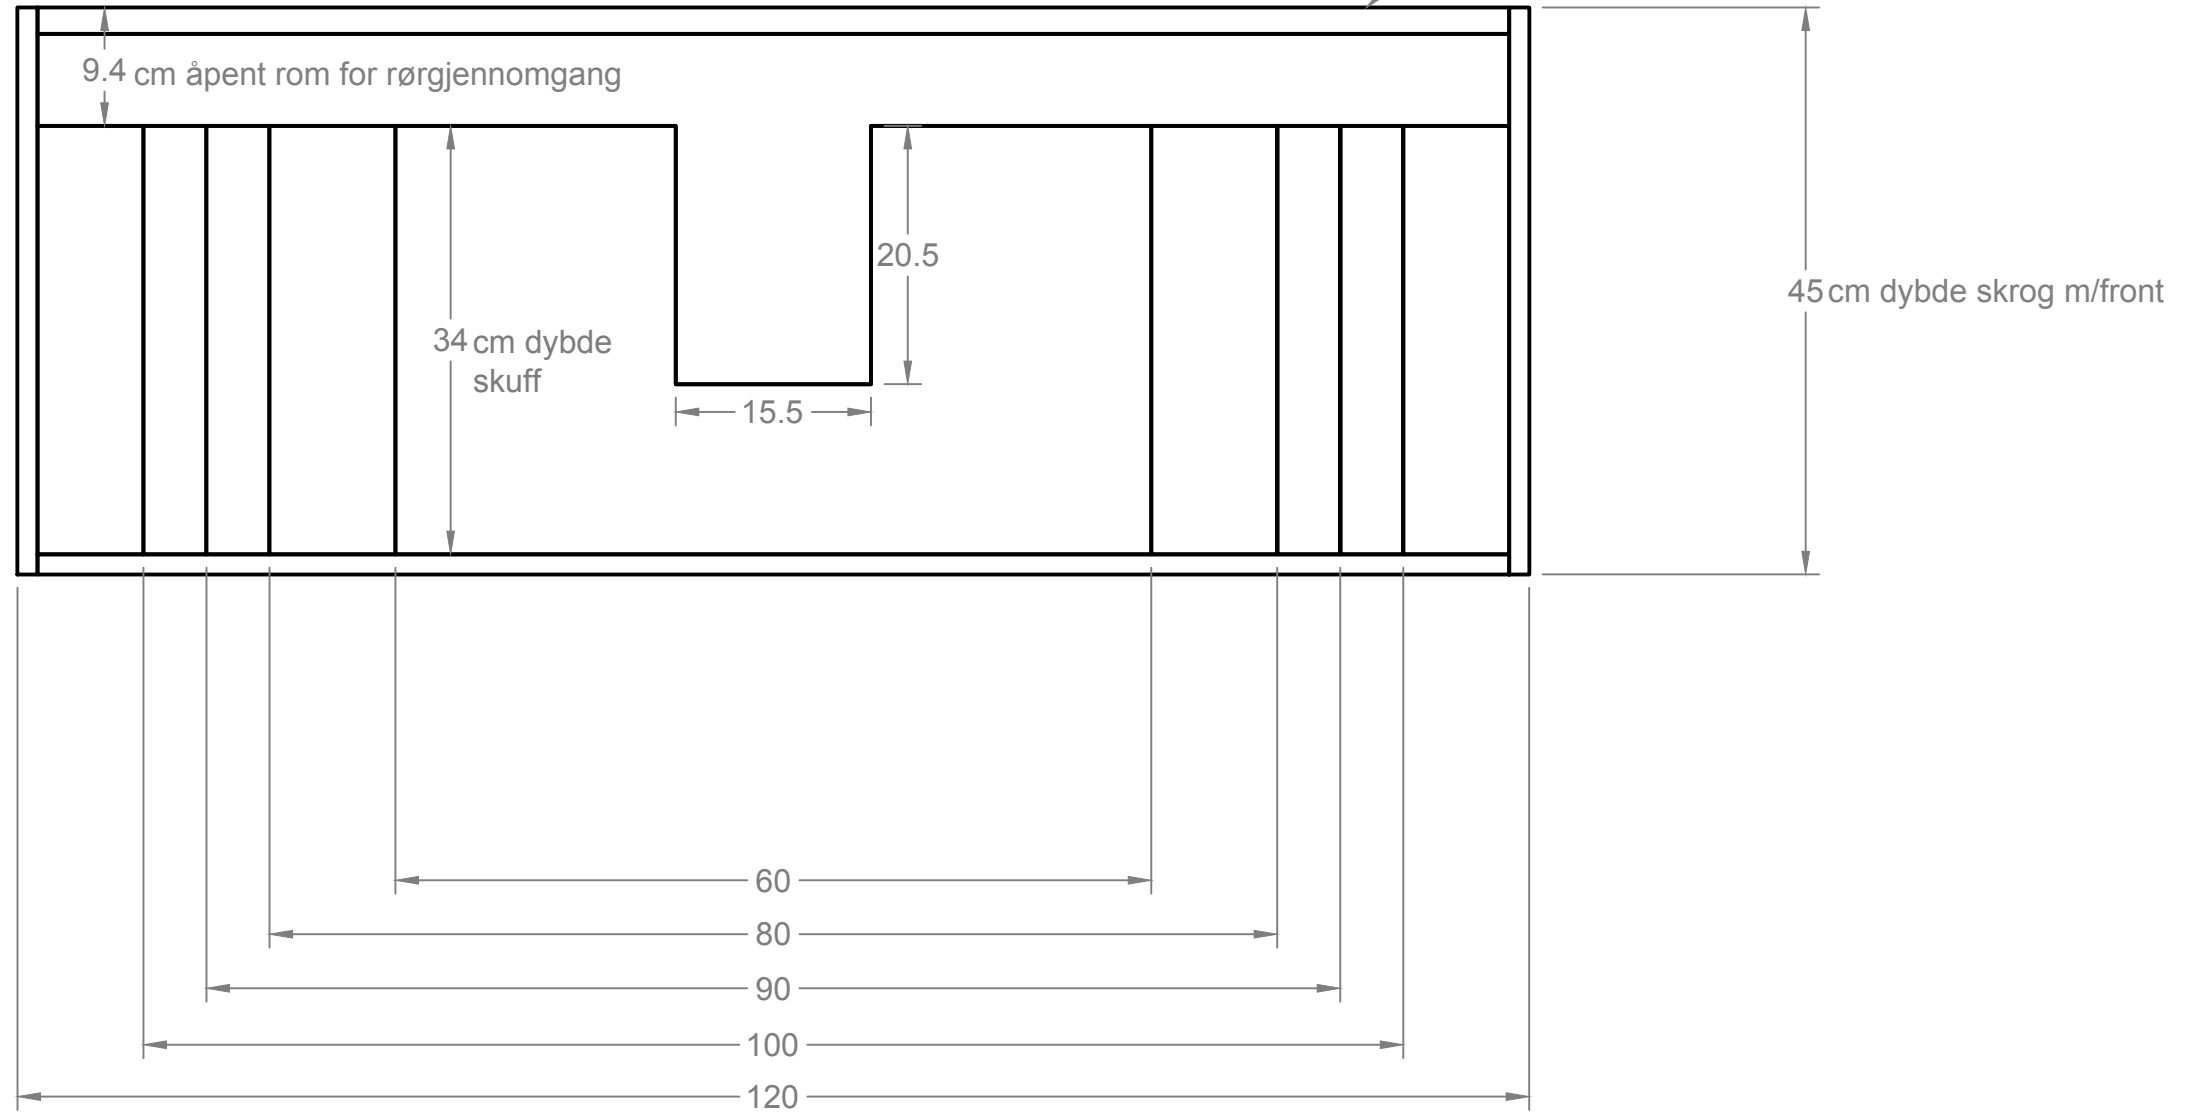

FOSSBAD

New Block 60 - 90 - 120

Innovent 60 - 80 - 90 - 100 - 120

		PROJECT		
		New Block / Innovent		
		TITLE		
		Utsparing New Block / Innovent		
APPROVED	SIZE	CODE	DWG NO	REV
CHECKED	B			
DRAWN	23/02/2026	SCALE 1:6	WEIGHT	SHEET 1/1